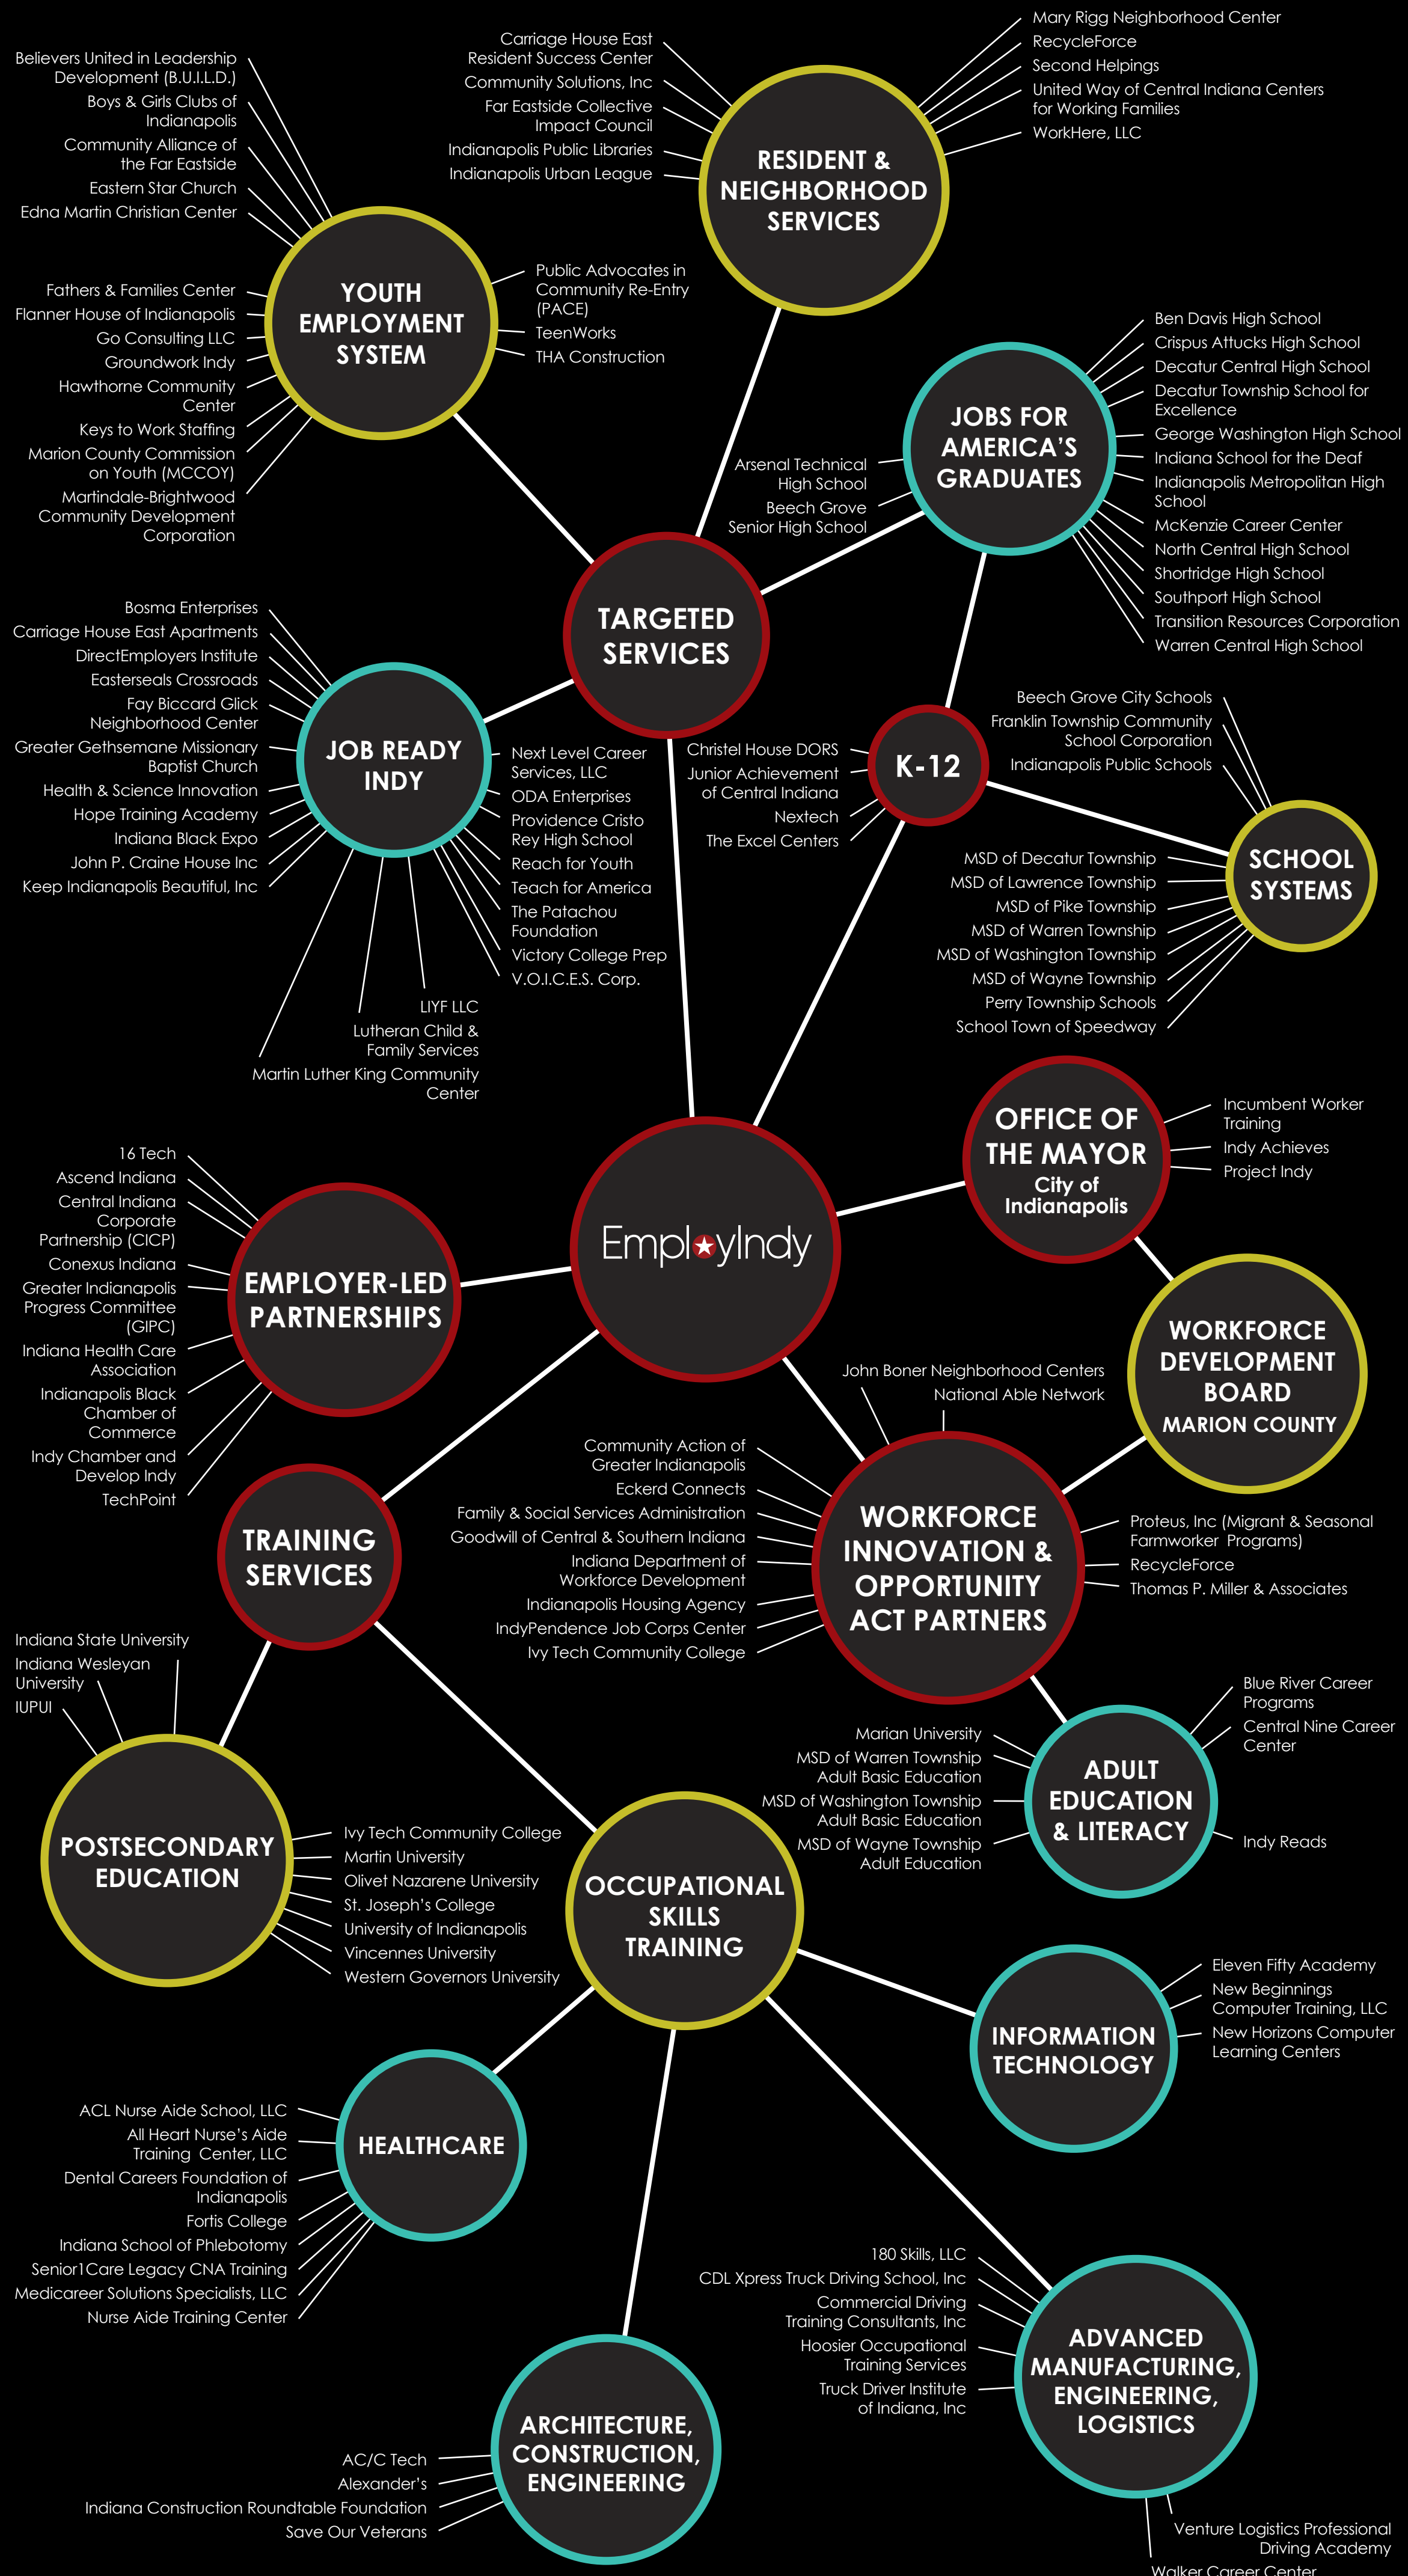

# MARION COUNTY WORKFORCE ECOSYSTEM

\*This map denotes EmployIndy partners, service providers, and vendors as of January 1, 2020, and may not be representative of all workforce development services and initiatives in the region.