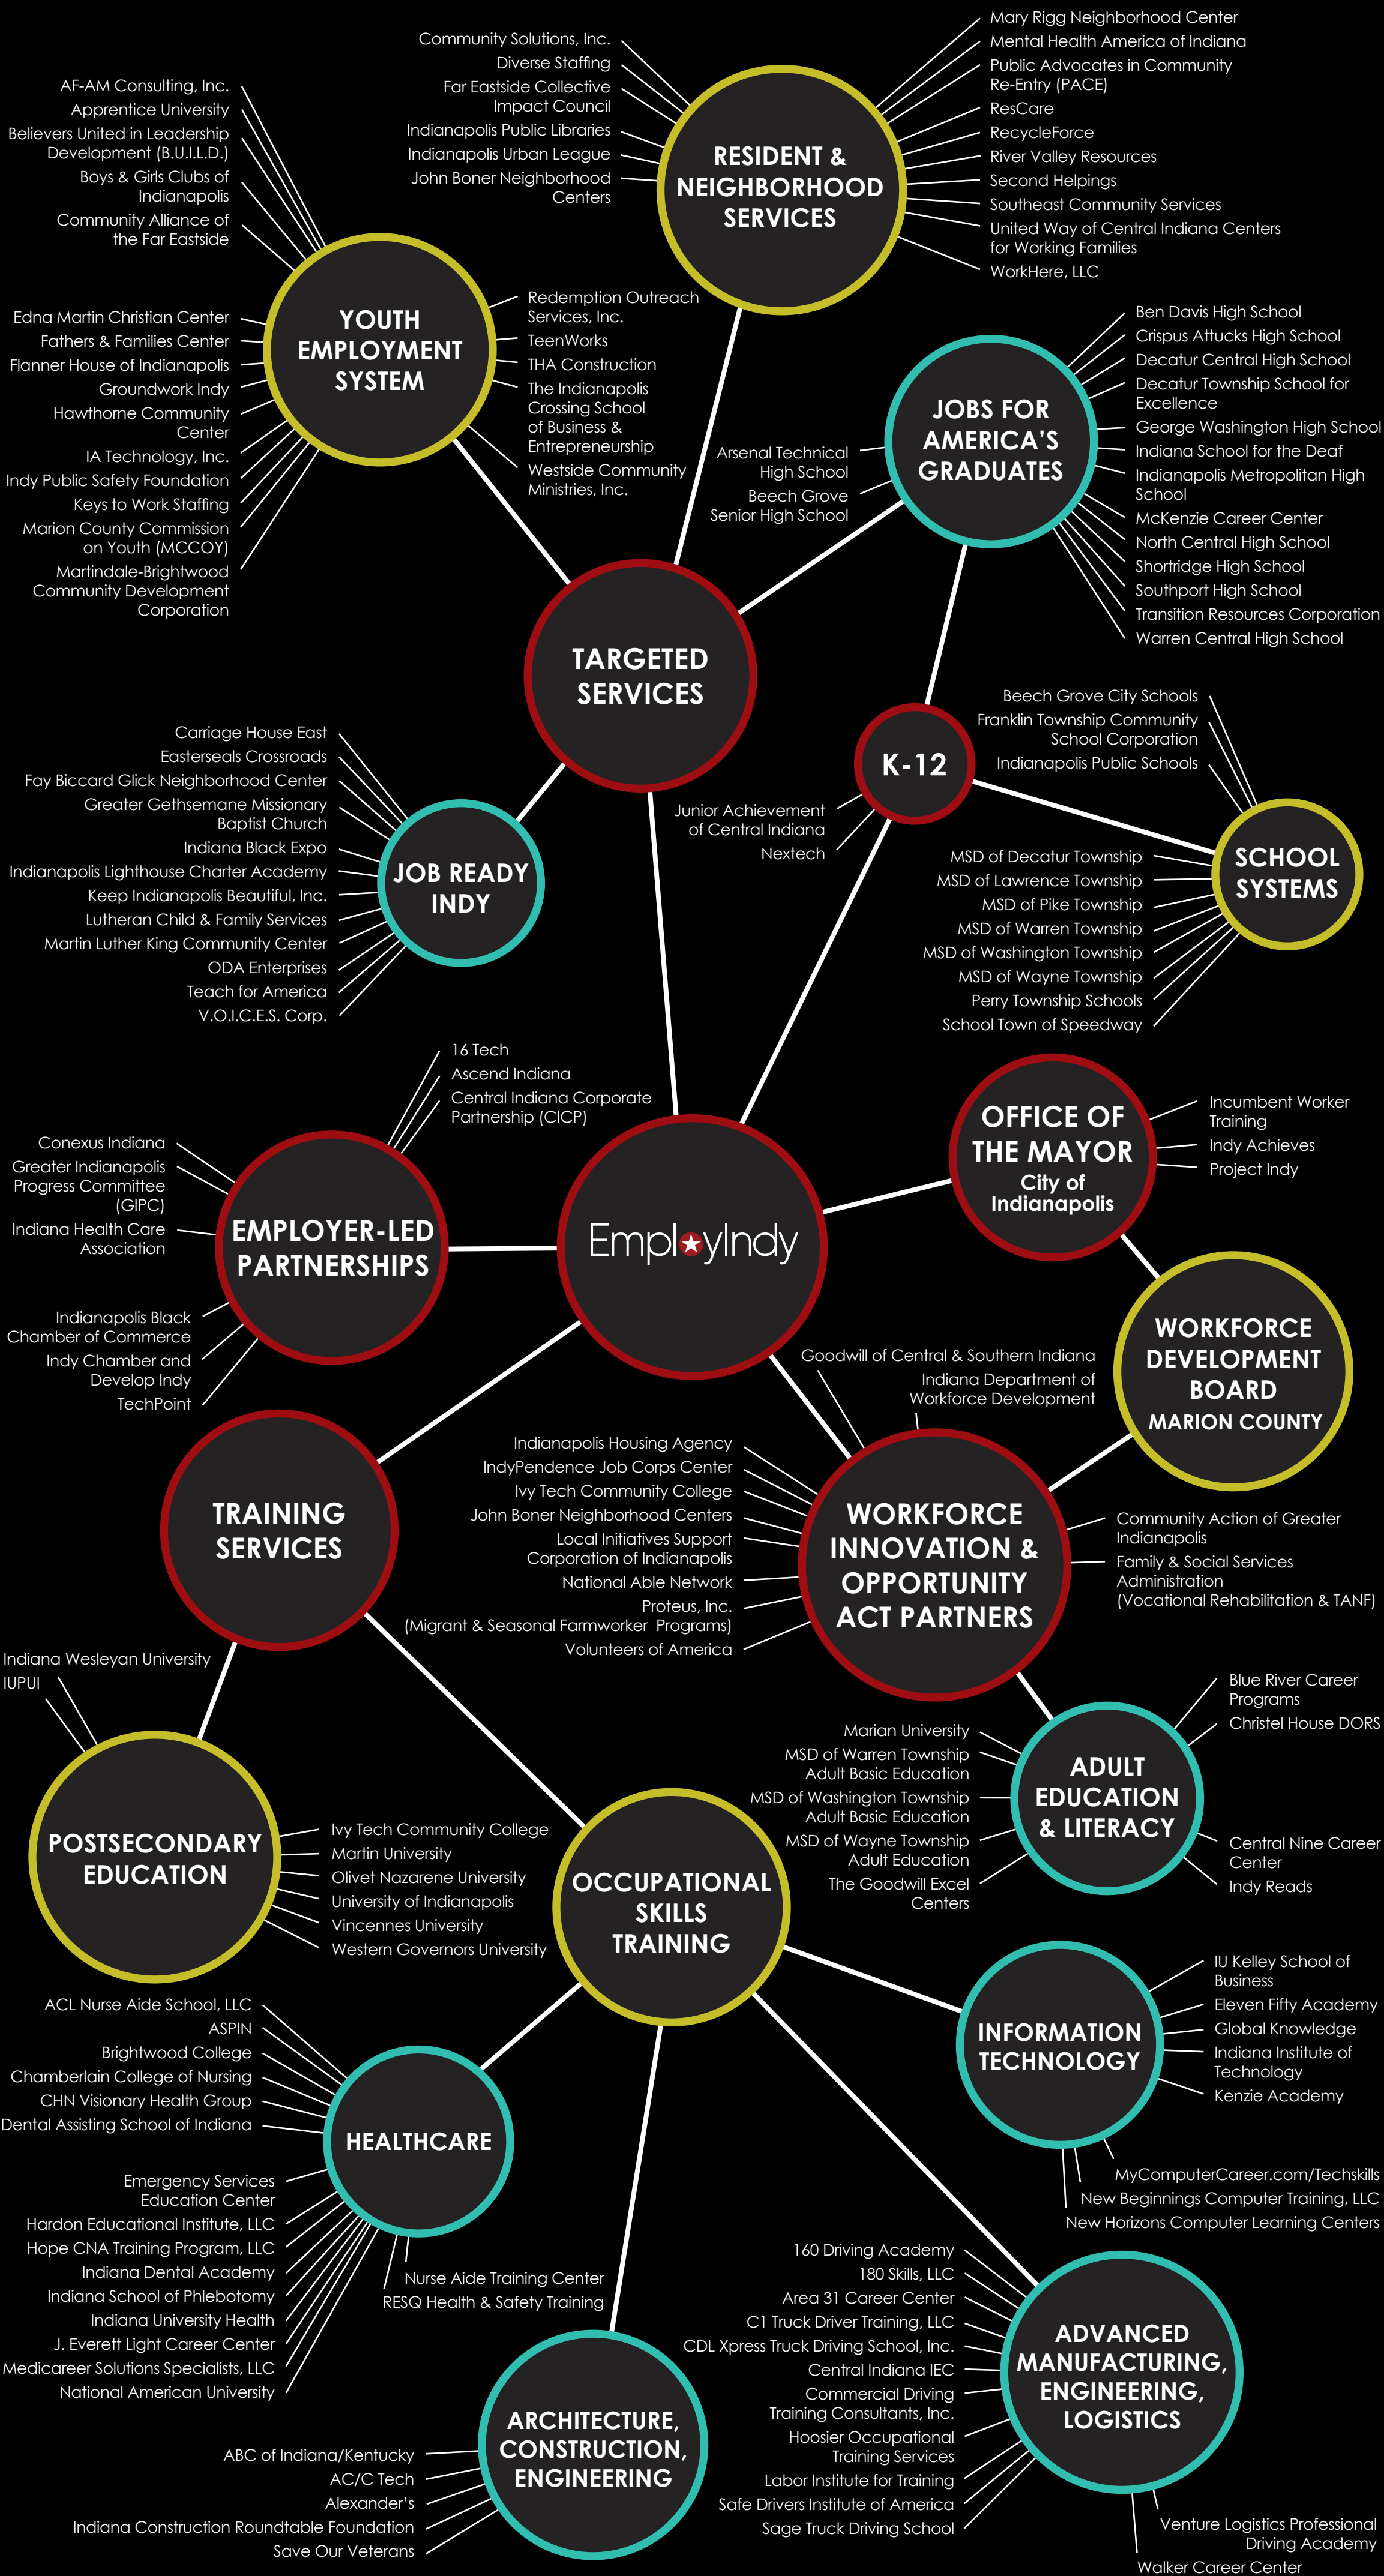

# MARION COUNTY WORKFORCE ECOSYSTEM

\*This map denotes EmployIndy partners, service providers, and vendors during program year 2017-2018 and may not be representative of all workforce development services and initiatives in the region.