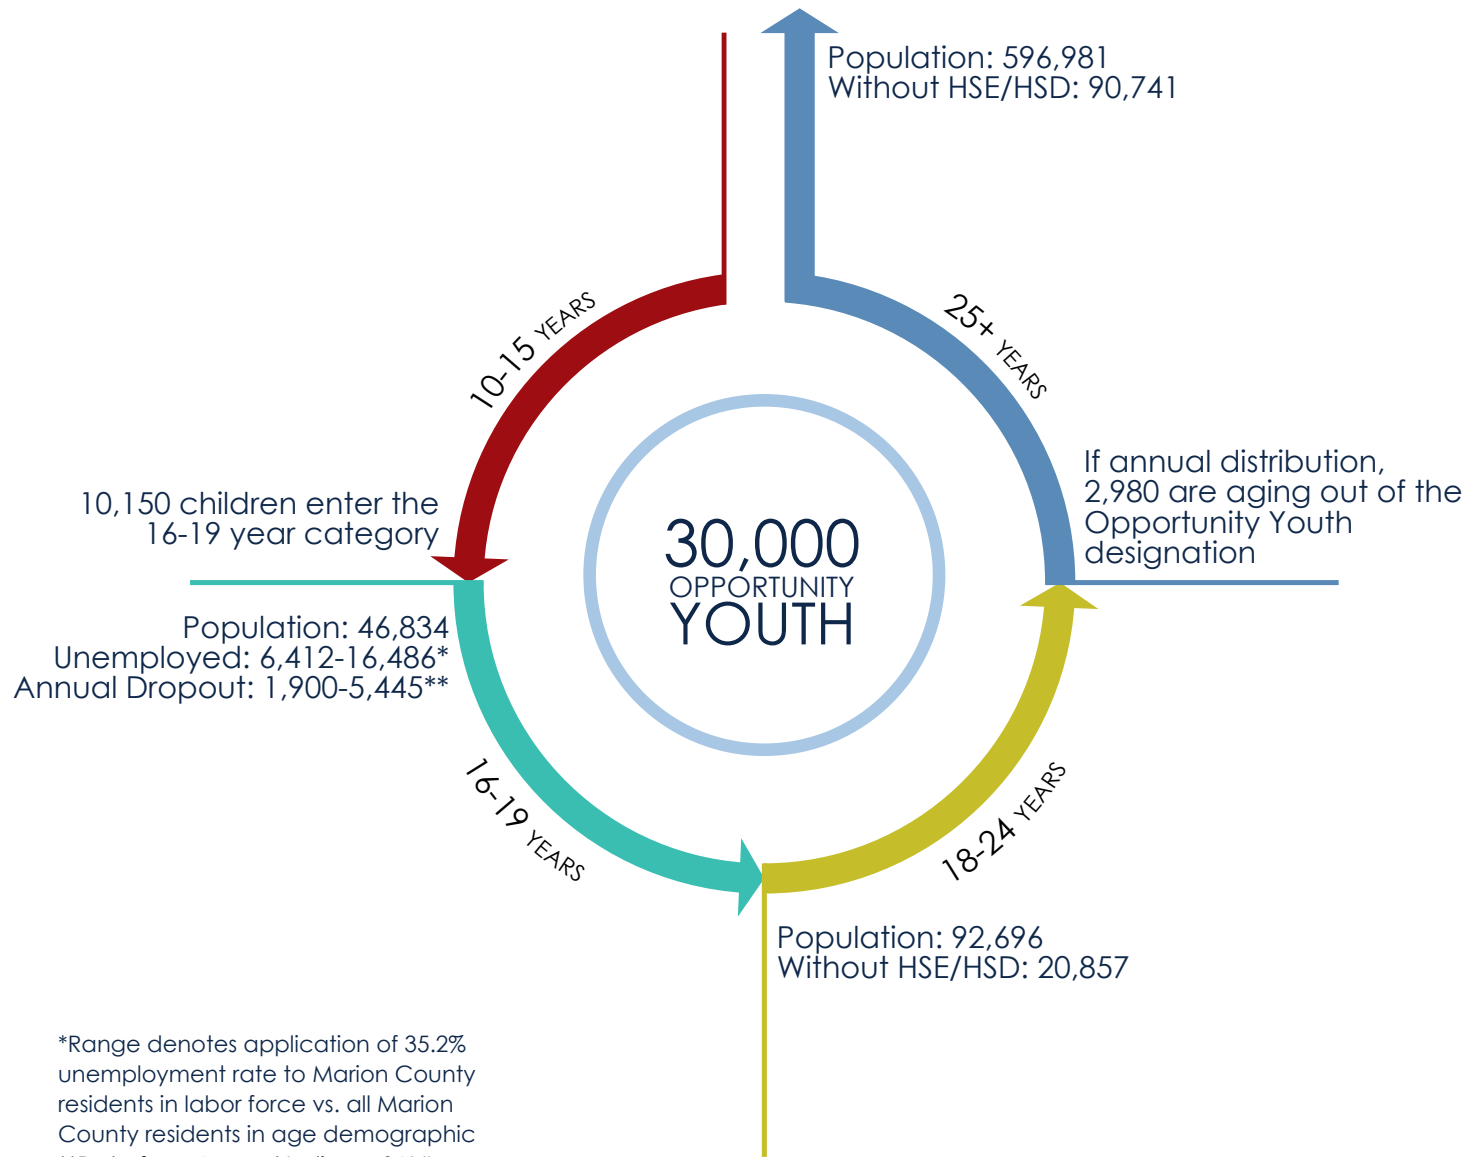

OPPORTUNITY YOUTH IN MARION COUNTY

2014 - AMERICAN COMMUNITY SURVEY

*Range denotes application of 35.2% unemployment rate to Marion County residents in labor force vs. all Marion County residents in age demographic
**Data from Ascend Indiana, SAVI